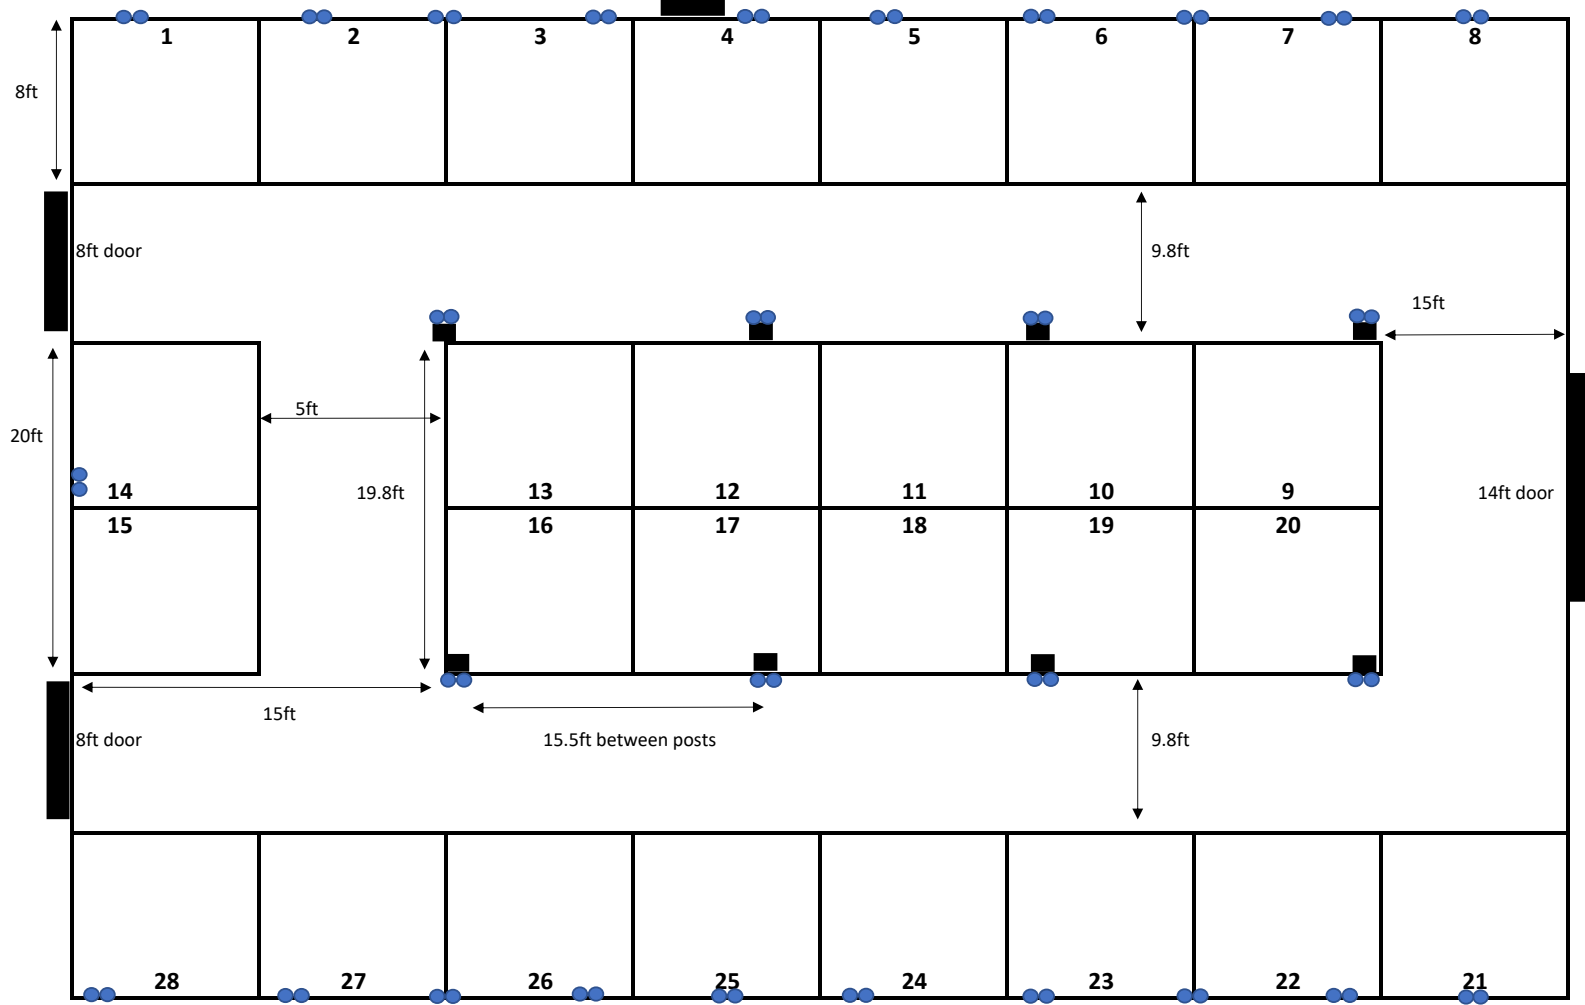

BUILDING C

W
S X N
E

● Standard 110 outlet (1 pair)
 ■ post
 15.5ft avg between posts N-S
 # ft.in

All booth spaces
 10x10

LAYOUT NOT TO SCALE
 Measurements are approximate